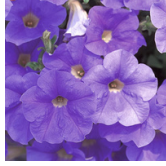

## 10" inch, hanging baskets -\$25 each

- 1) **Begonia** - Red Dragon Wing with Lysimachia
- 2) **Calibrachoa** - 3 choices:  
Sprinkles on Top, Blueberry Scone , or Pink
- 3) **Ivy Geraniums** -2 choices: Pink or Red
- 4) **SunPatiens**-2 choices: Orange or Pink
- 5) **Super Petunia** - 2 choices: Night Sky or Blue

Calibrachoa-Pink

Ivy Geraniums-Pink

SunPatiens-Orange

Super Petunia-Blue