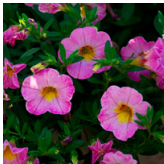

## 10" inch, hanging baskets -\$25 each

- 1) **Begonia** - Red Dragon Wing with Lysimachia
- 2) **Calibrachoa** - 3 choices:  
Sprinkles on Top, Blueberry Scone , or Pink
- 3) **Ivy Geraniums** -2 choices: Pink or Red
- 4) **SunPatiens**-2 choices: Orange or Pink
- 5) **Super Petunia** - 2 choices: Night Sky or Blue