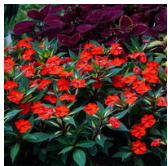

SunPatiens-Orange