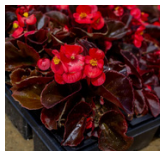

Bronze leaf begonia